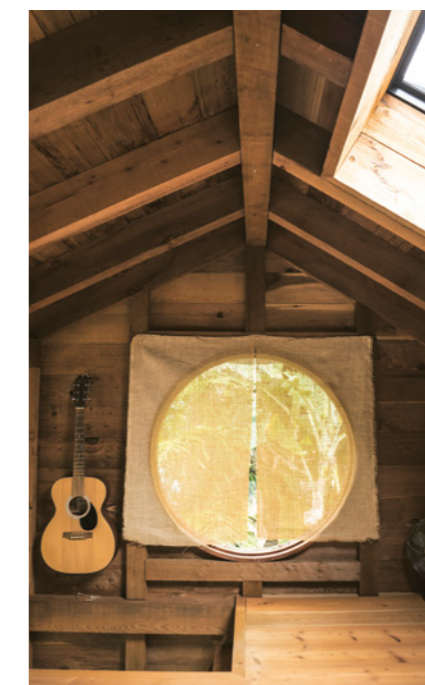

Above
 Jess strumming on the chords.
 The loft space gets amazing
 light from all angles.

Above Right
 Looking down from the loft.

Right
 There is a circular motif to
 Jay's design throughout the
 home. From circular windows
 to a circular cabinet and door
 holes instead of knobs, even a
 half-circle outdoor shower.