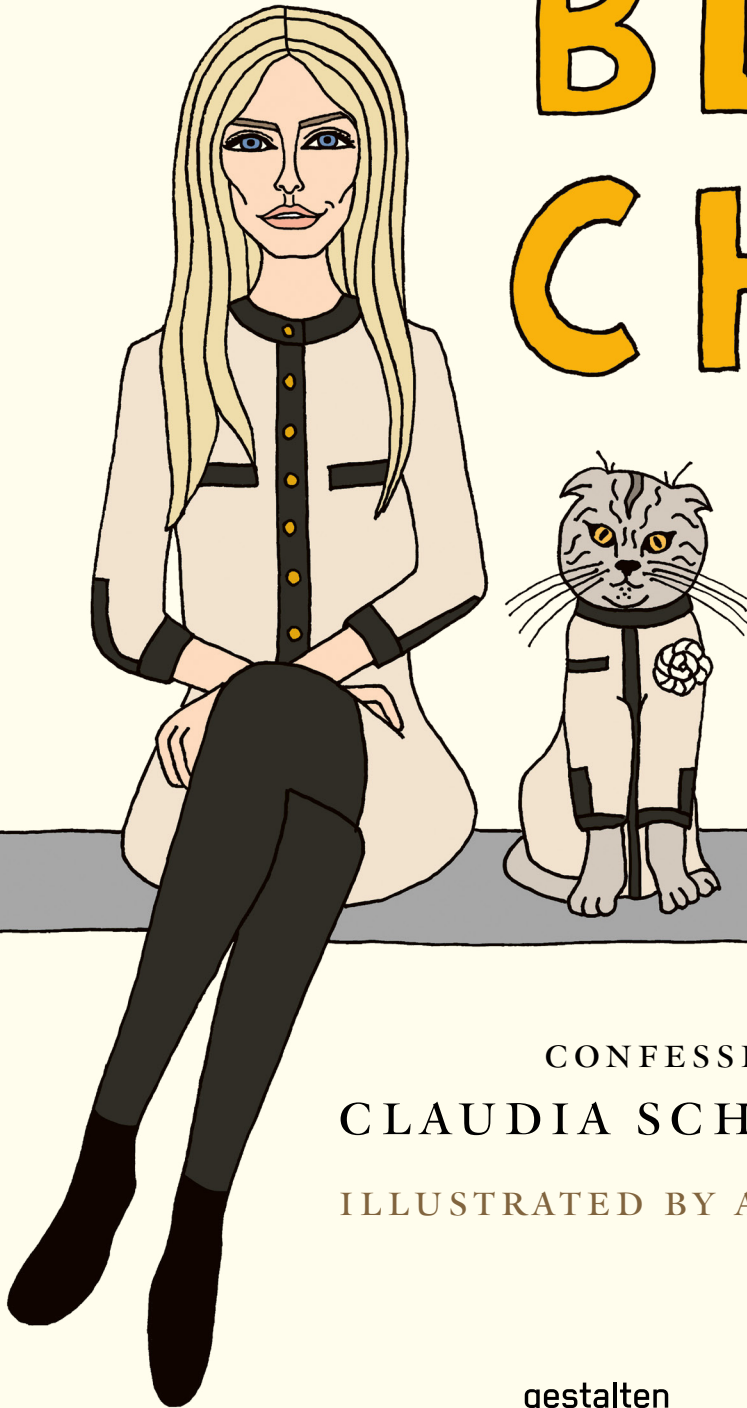

BLUE CHIP

CONFESSIONS OF
CLAUDIA SCHIFFER'S CAT
ILLUSTRATED BY ANGELICA HICKS

gestalten