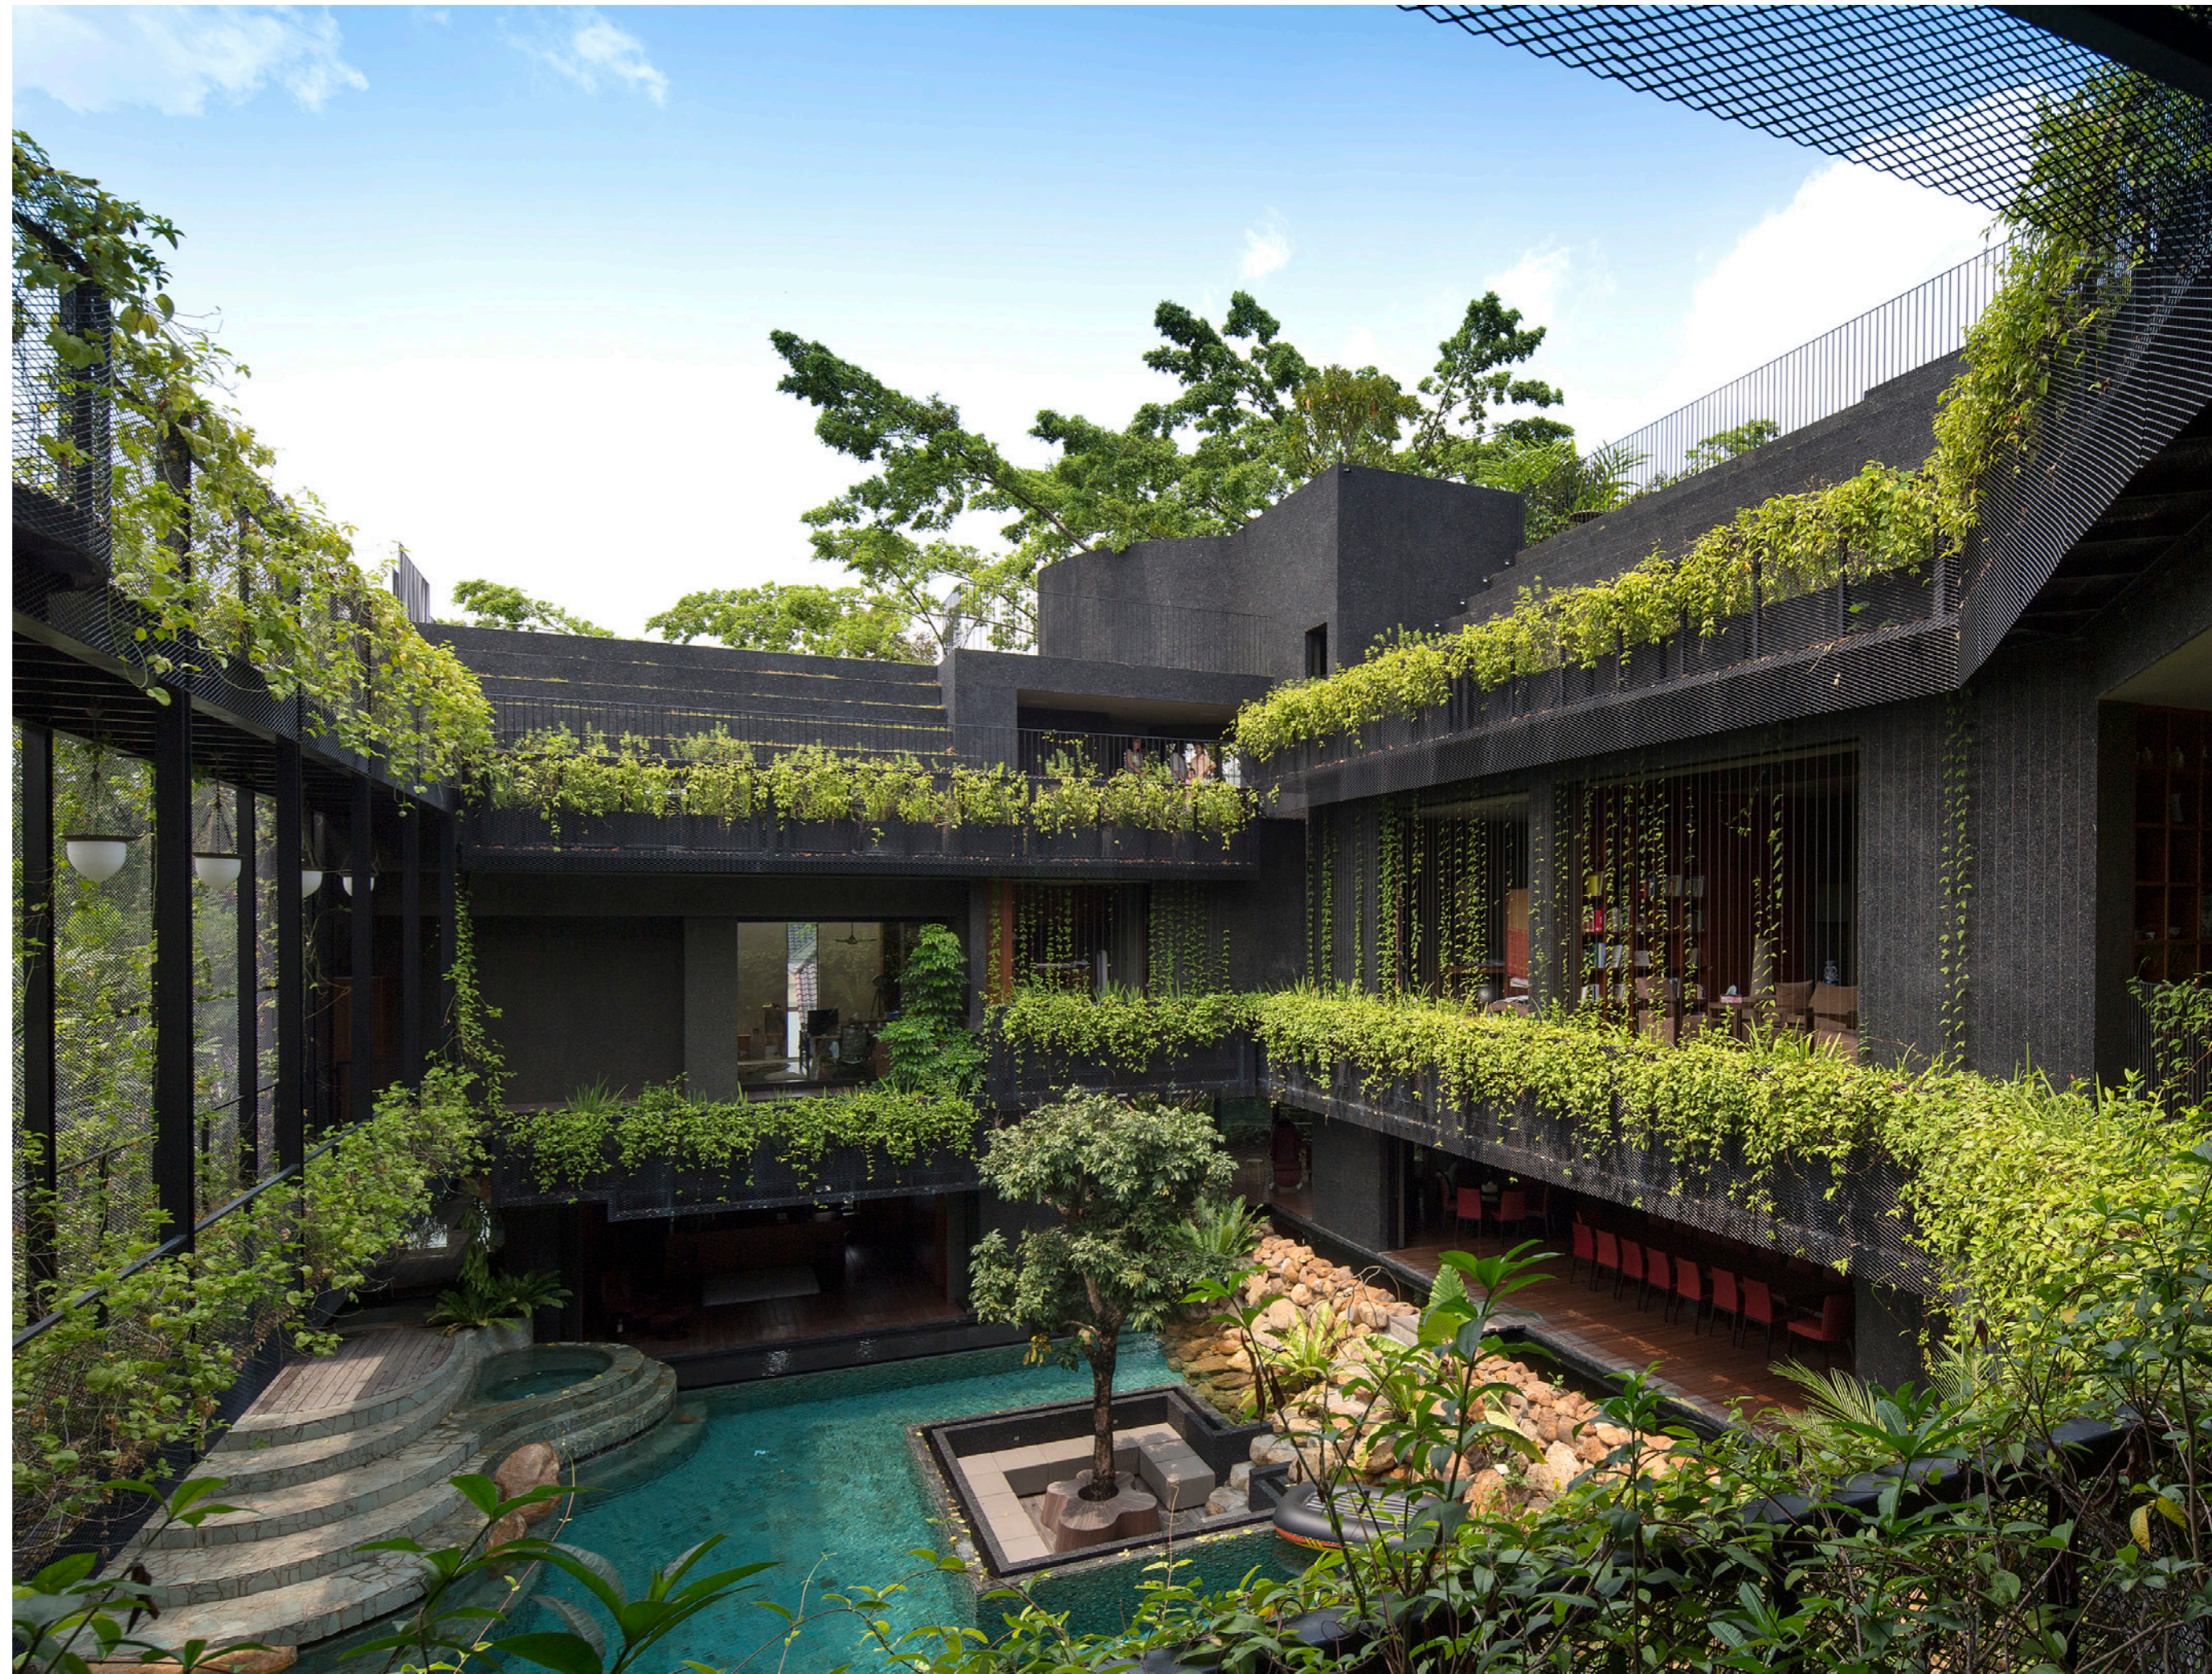

Cornwall Gardens

CHANG Architects

SINGAPORE

In this design for an ambitious private home, CHANG Architects creates cohesive communal spaces focused on greenery and nature, while offering privacy for a multigenerational family. This extraordinary, U-shaped building wraps around an expansive central courtyard with a generous swimming pool. Private rooms are arranged along the periphery, screened by cascading vines and planter boxes full of tropical vegetation. The resulting spaces are completely surrounded by greenery, filtering strong sunlight as well as air and noise pollution. At roof level, the architects designed a stepped garden which covers the entirety of the home and includes rainwater collection tanks for irrigation. The ziggurat form of these rooftop planters echoes a hilly landscape. Upon entering the house, a smaller courtyard containing a waterfall and koi pond at basement level leave a striking impression, with metal mesh walkways overhead, covered in passion fruit vines to complete a secluded tropical oasis.

→ THE CENTRAL COURTYARD OF THE HOME, FEATURING A SWIMMING POOL SURROUNDING A SUNKEN SEATING AREA.